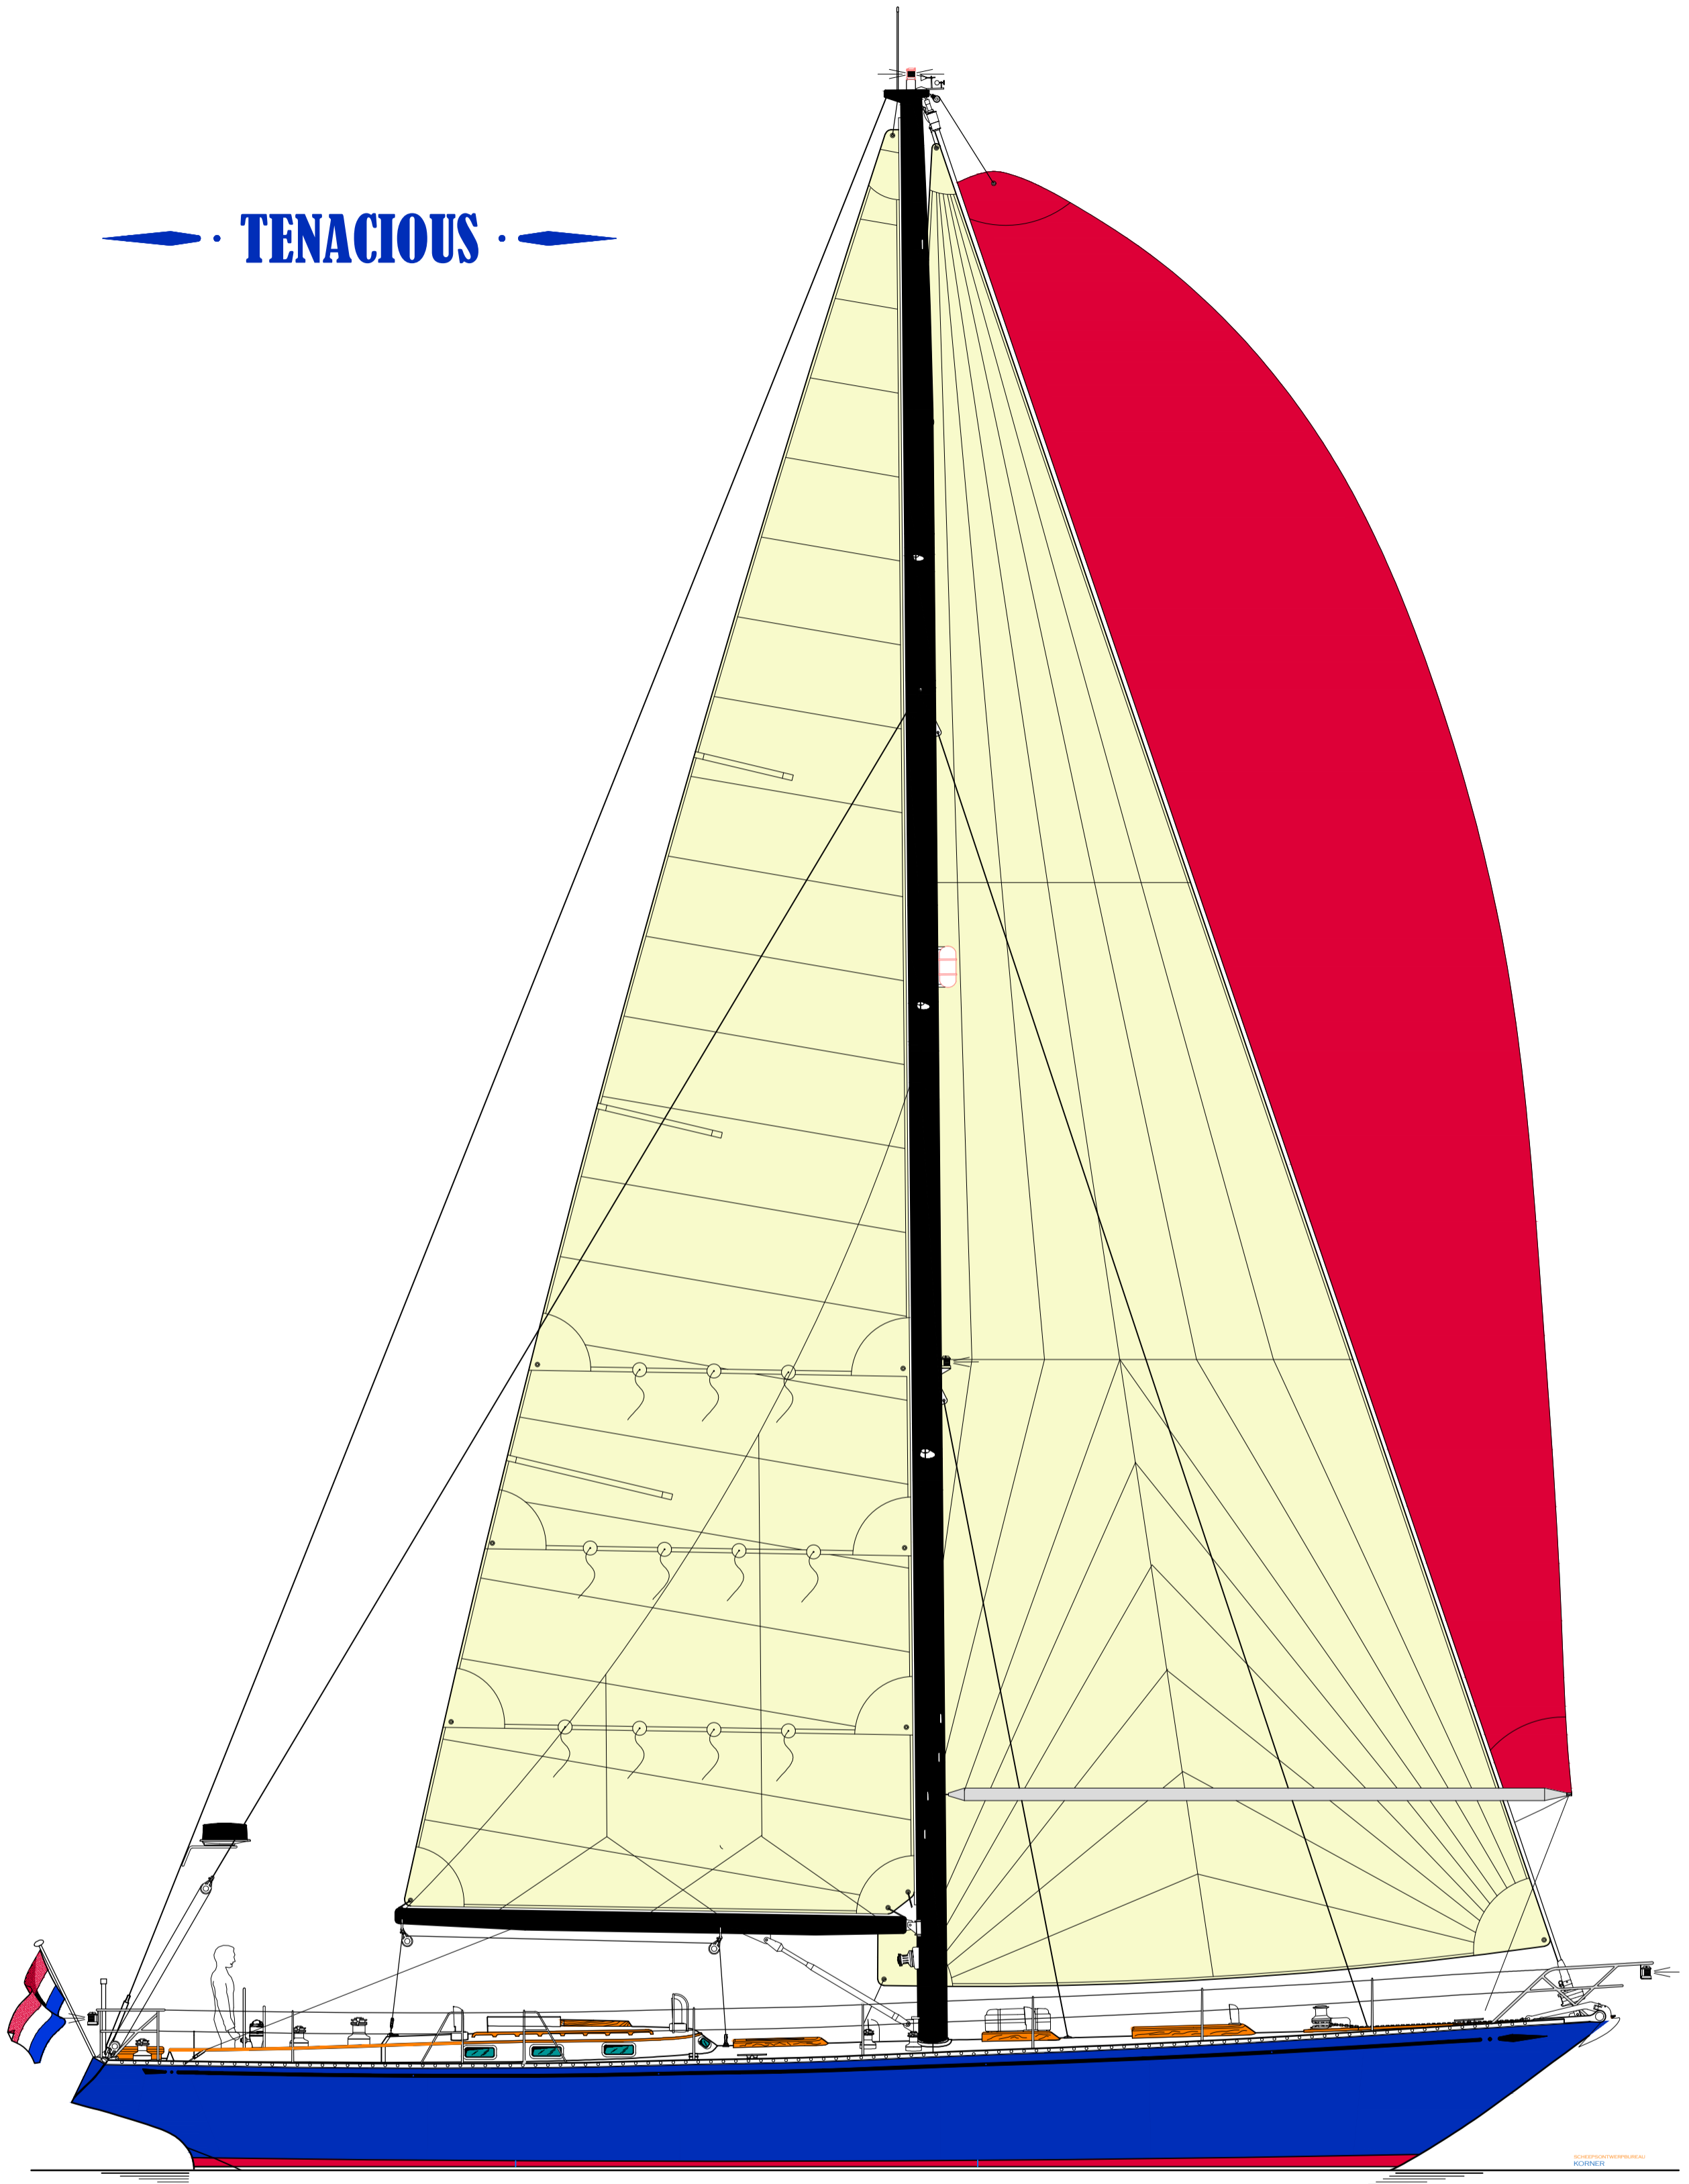

TENACIOUS

SCHEEPSONTWERPBUREAU
KORNER
BADHUISWEG 5
1473 PN WARDER
PHONE +31(0)299-402699
MOBILE +31(0)6-51113559
E-MAIL KORNER1@HETNET.NL

TENACIOUS
SAILPLAN PRESENTATION

Client -----
Sheet and scale A2 no scale
Date -
Drawn by BK

All rights of this design are reserved
All dimensions in mm.
American projection